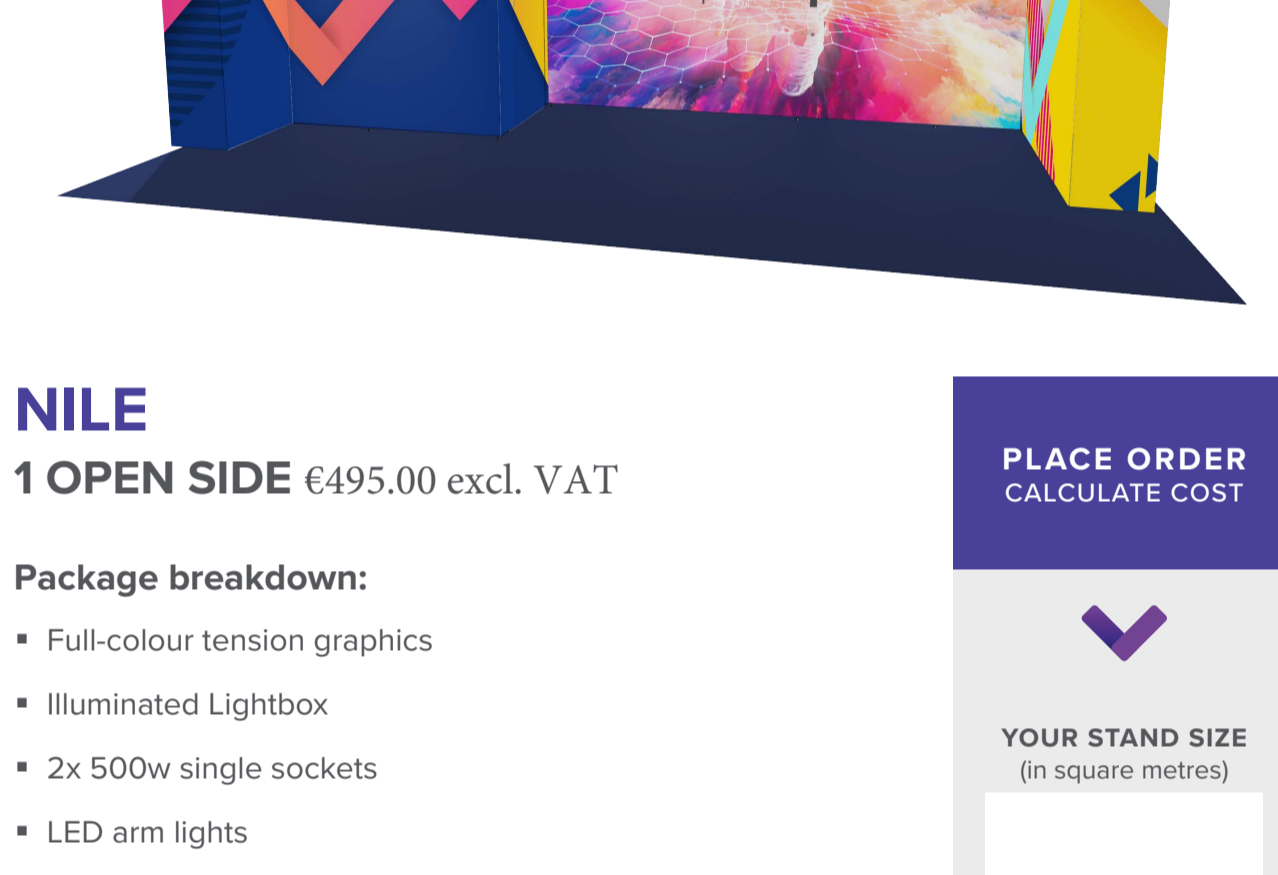

NILE
1 OPEN SIDE €495.00 excl. VAT

PLACE ORDER
CALCULATE COST

▼

YOUR STAND SIZE
(in square metres)