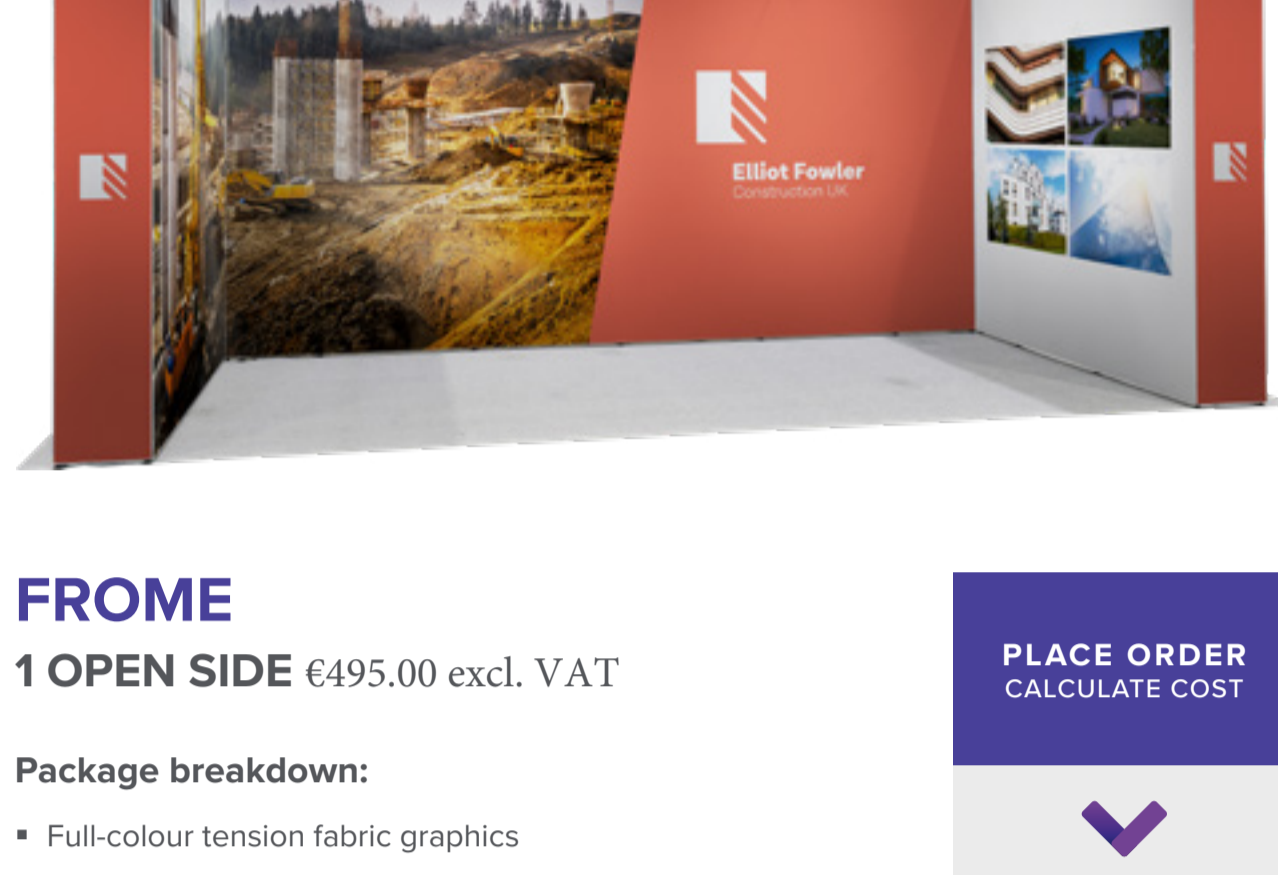

FROME
1 OPEN SIDE €495.00 excl. VAT

PLACE ORDER
CALCULATE COST

▼

YOUR STAND SIZE
(in square metres)