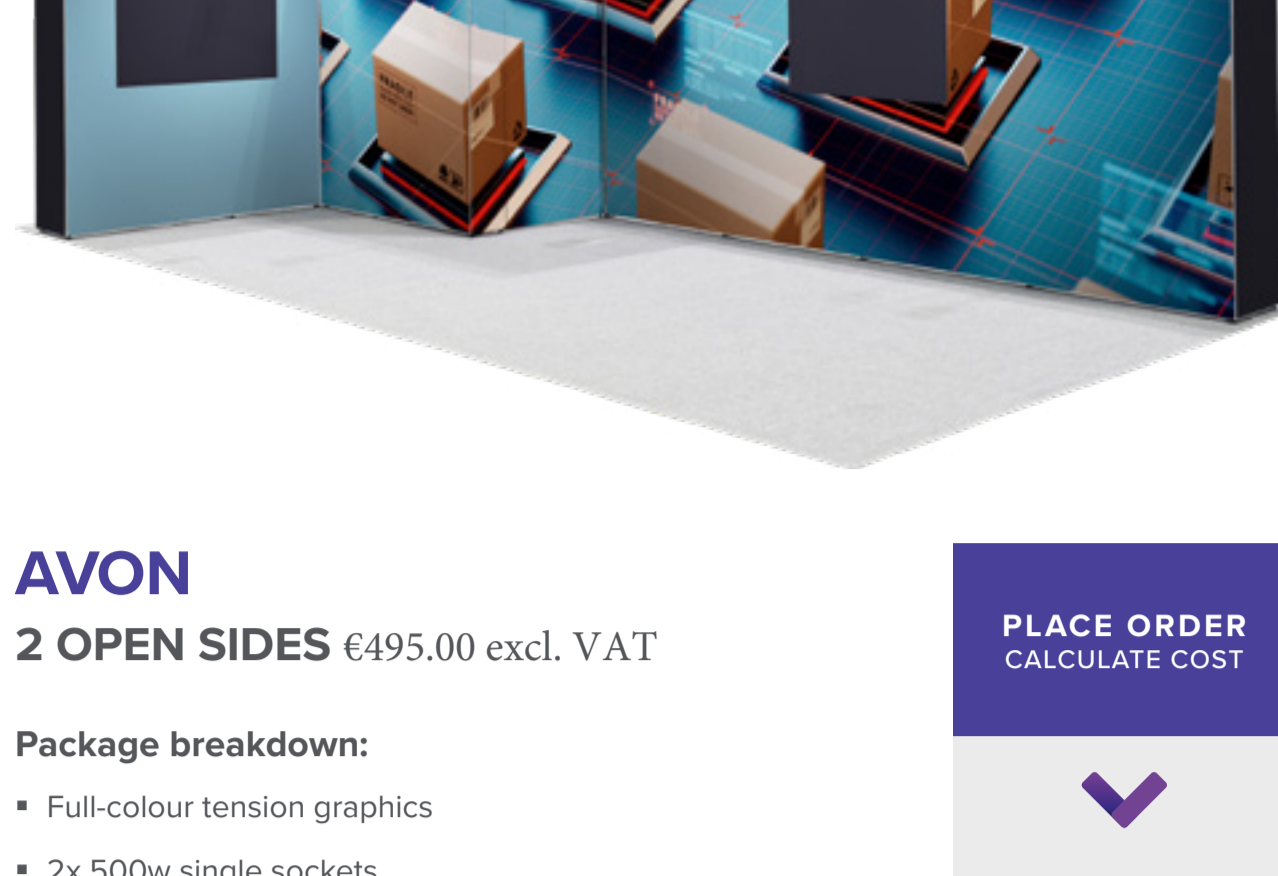

AVON
2 OPEN SIDES €495.00 excl. VAT

PLACE ORDER
CALCULATE COST

▼

YOUR STAND SIZE
(in square metres)